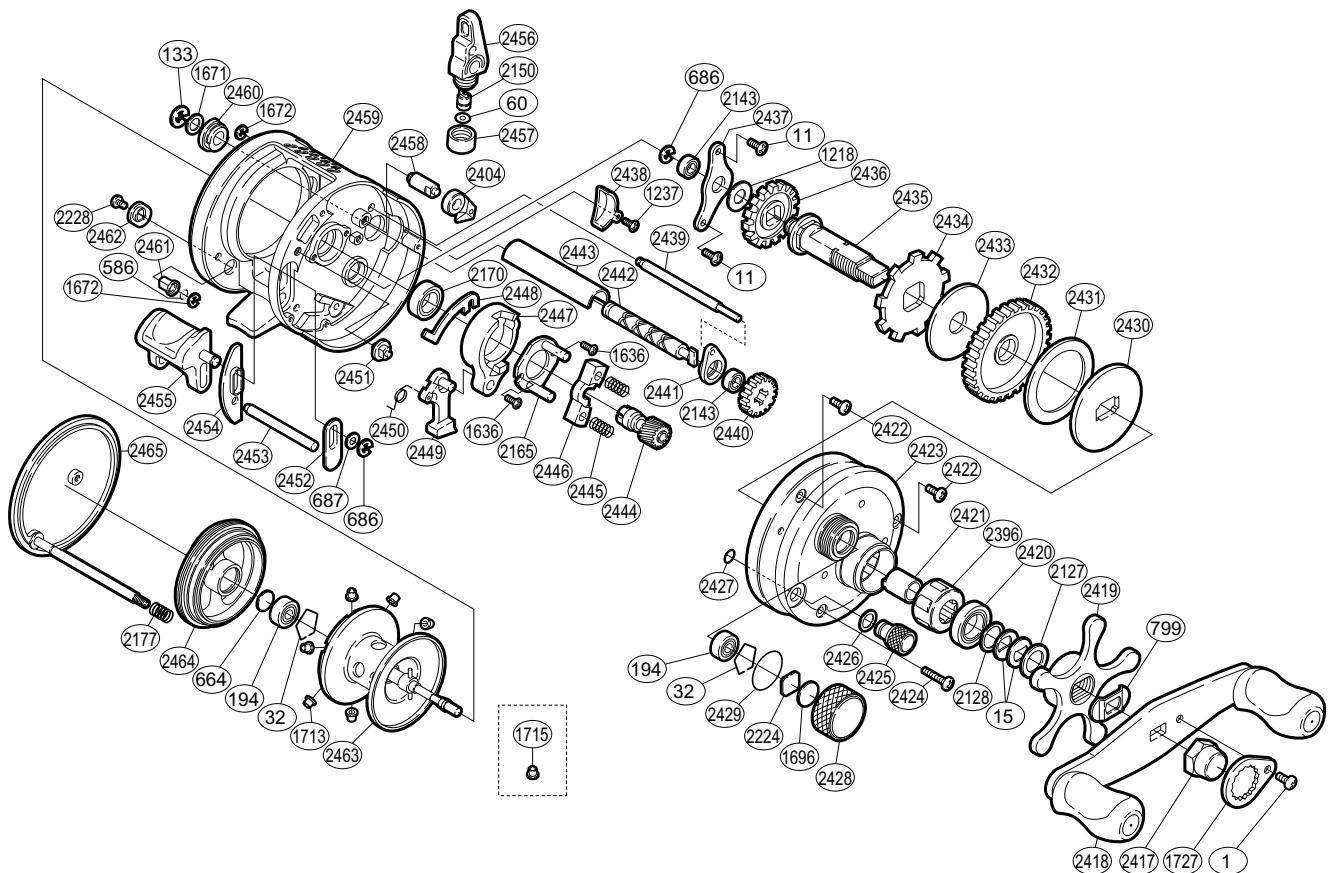

SHIMANO®

CALCUTTA TE®

CTE-200GT

PartNo.	Description	Part No.	Description	Part No.	Description
BNT0001	Handle Nut Plate Screw	BNT2228	Damper Guide Screw	BNT2442	Worm Shaft
BNT0011	Drive Shaft Retainer Screw	BNT2396	Roller Clutch Bearing	BNT2443	Level Wind Guard
BNT0015	Drag Spring Washer	BNT2404	Anti-Reverse Pawl	BNT2444	Pinion Gear
BNT0032	Bearing Retainer	BNT2417	Handle Nut	BNT2445	Yoke Spring
BNT0060	Spacer (optional)	BNT2418	Handle Assembly	BNT2446	Yoke
BNT0133	Worm Shaft Retainer	BNT2419	Star Drag	BNT2447	Clutch Cam
BNT0194	Ball Bearing	BNT2420	Star Drag Bearing	BNT2448	Clutch Plate
BNT0586	Bolt Retainer	BNT2421	Roller Clutch Inner Tube	BNT2449	Clutch Pawl
BNT0664	Spacer (B)	BNT2422	Right Side Plate Screw (short)	BNT2450	Clutch Pawl Spring
BNT0686	"E" Lock	BNT2423	Right Side Plate	BNT2451	Set Pin
BNT0687	Spacer	BNT2424	Right Side Plate Screw (long)	BNT2452	Clutch Bar Guide (A)
BNT0799	Friction Washer	BNT2425	Side Plate Open Nut	BNT2453	Clutch Bar Support
BNT1218	Idle Gear (A) Spacer	BNT2426	Open Nut Washer	BNT2454	Clutch Bar Guide (B)
BNT1237	Shield Screw	BNT2427	"O" Ring	BNT2455	Quick-Fire II Clutch Bar
BNT1636	Clutch Cam Screw	BNT2428	Cast Control Cap	BNT2456	Line Guide
BNT1671	Worm Shaft Washer (B)	BNT2429	"O" Ring	BNT2457	Pawl Cap
BNT1672	"E" Lock	BNT2430	Key Washer (C)	BNT2458	Anti-Reverse Pawl Pin
BNT1696	Cast Control Spacer (B)	BNT2431	Drag Washer (C)	BNT2459	One-Piece Frame
BNT1713	Brake Collar (green)	BNT2432	Drive Gear	BNT2460	Worm Bushing (B)
BNT1727	Handle Nut Plate	BNT2433	Drag Washer (A)	BNT2461	Damper (A)
BNT2127	Star Drag Spacer	BNT2434	Anti-Reverse Ratchet	BNT2462	Damper Guide
BNT2128	Bearing Washer	BNT2435	Drive Shaft	BNT2463	Spool Assembly
BNT2143	Ball Bearing	BNT2436	Idle Gear (A)	BNT2464	Brake Case
BNT2150	Line Guide Pawl	BNT2437	Drive Shaft Retainer	BNT2465	Left Side Plate
BNT2165	Clutch Cam Retainer	BNT2438	Frame Shield		
BNT2170	Ball Bearing	BNT2439	Level Wind Guide		
BNT2177	Left Side Plate Spring	BNT2440	Idle Gear (C)		
BNT2224	Spool Tension Spacer (A)	BNT2441	Worm Bushing (A)	BNT1715	Brake Collar (red)